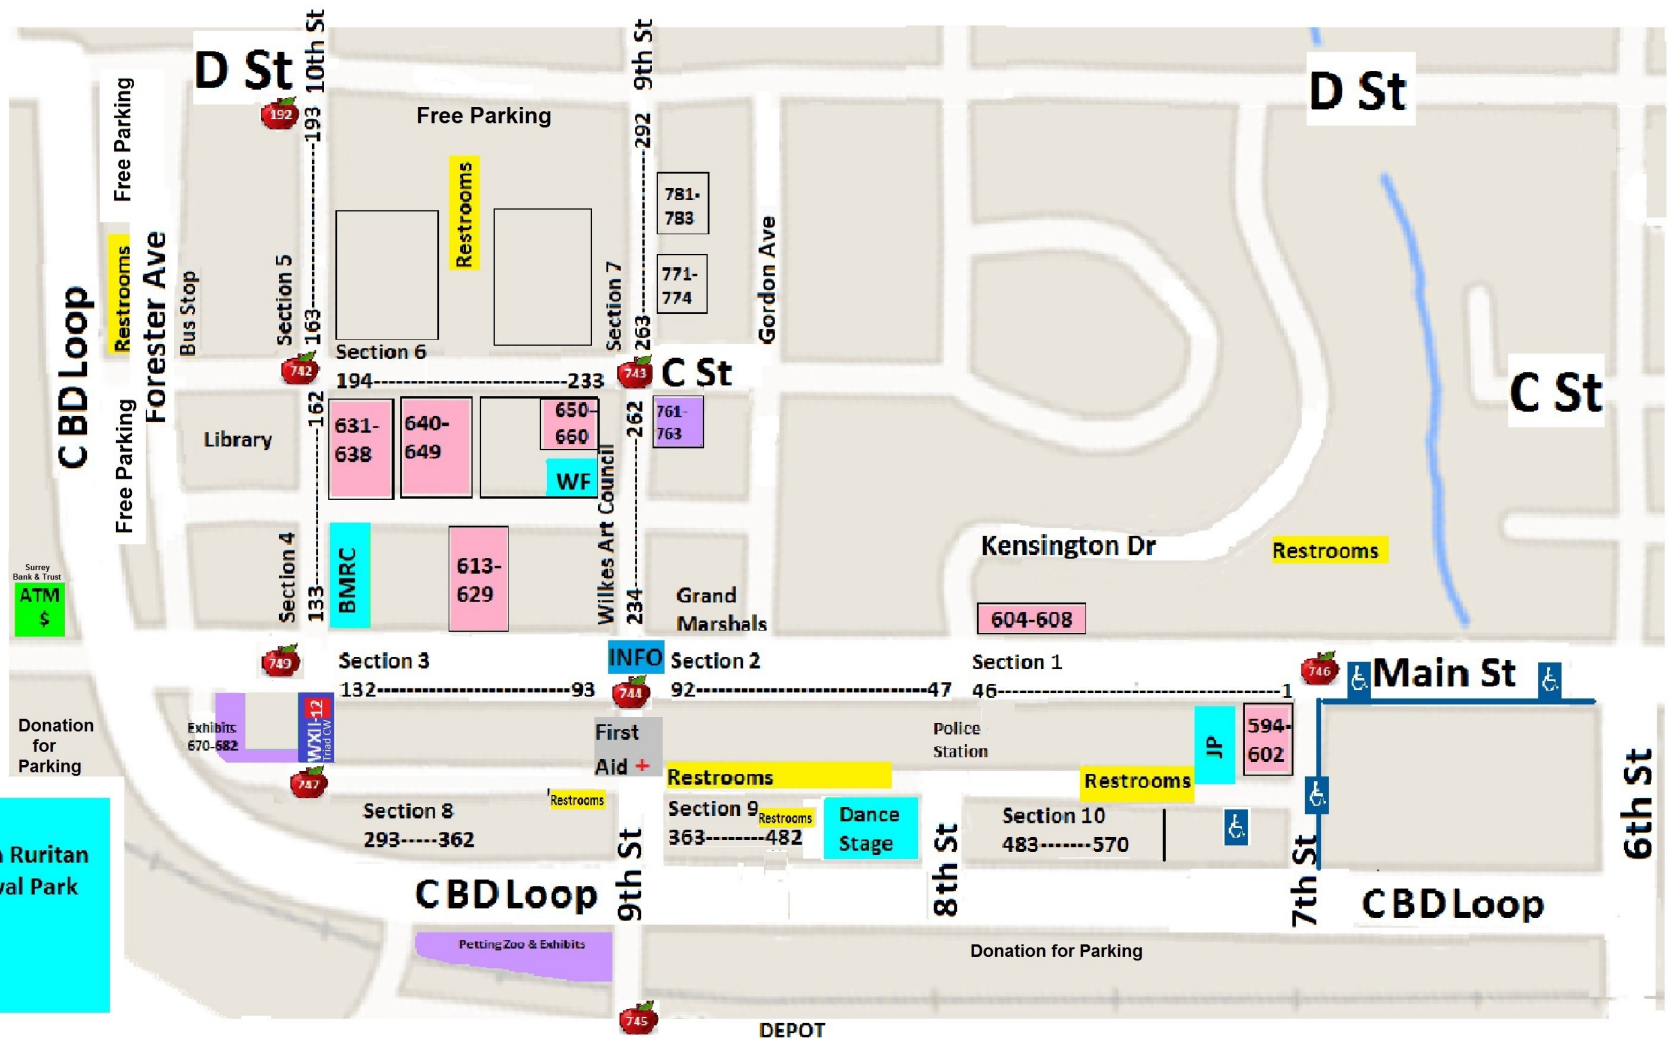

Brushy Mountain Apple Festival

= Apple Vendors

- Restrooms
- INFORMATION
- ATM \$
- First Aid +
- Concessions
- Exhibits

- Stages**
- BMRC = Brushy Mountain Ruritan Club Apple Festival Park
 - WF = Wells Fargo
 - JP = Journal Patriot
 - Dance Stage

Donation for Parking
(Stone Center)